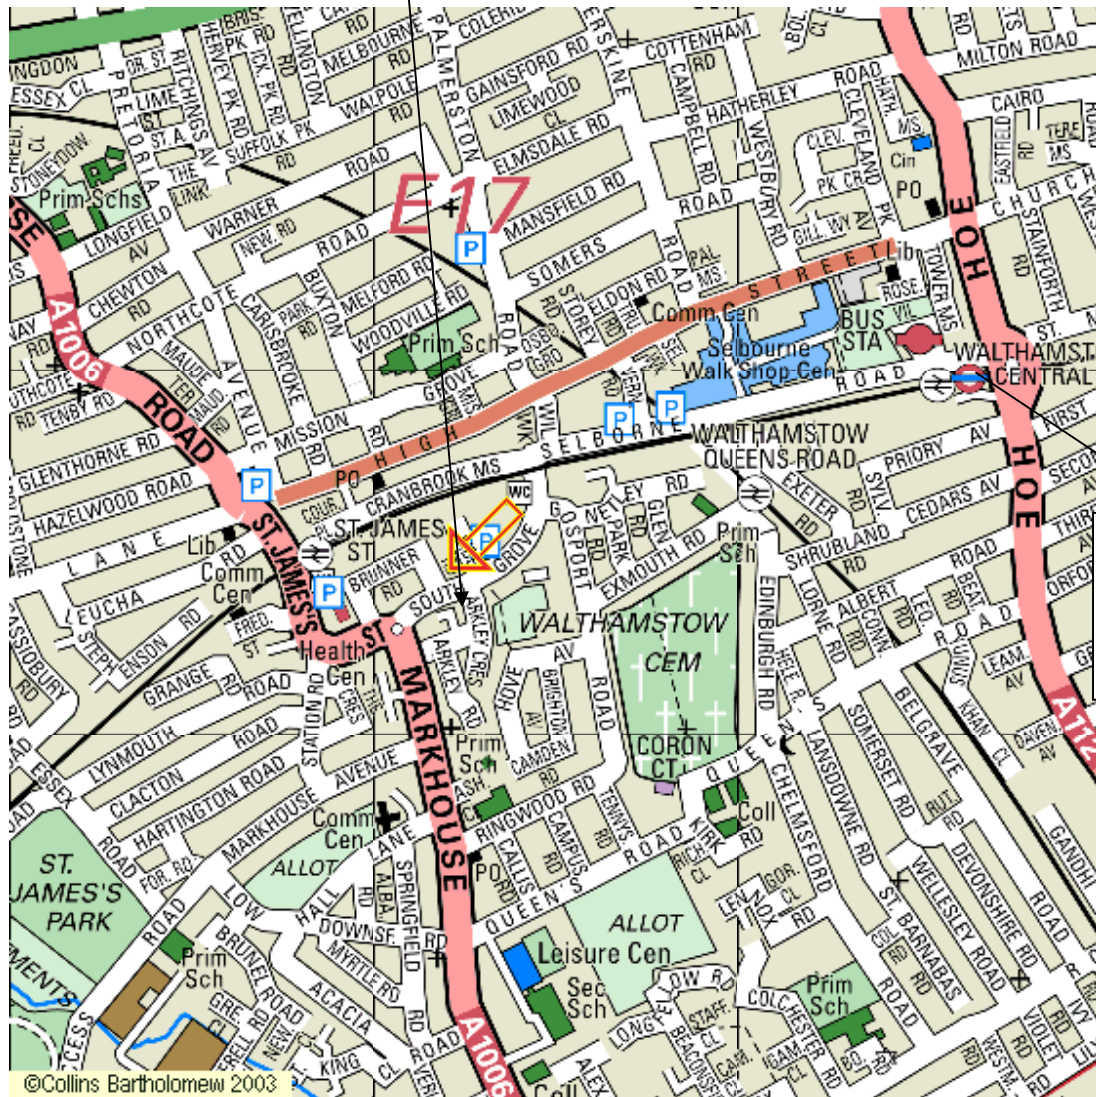

**The Soul Project Meeting
Alpha Business Centre E17
60 South Grove
Walthamstow
London
E17 7NX**

Walthamstow central
Victoria line
5 min walk

If you need to ask for directions the Alpha Business Center is the same place where the parking shop is, which most people would know. There is also a large car park to the rear of building.